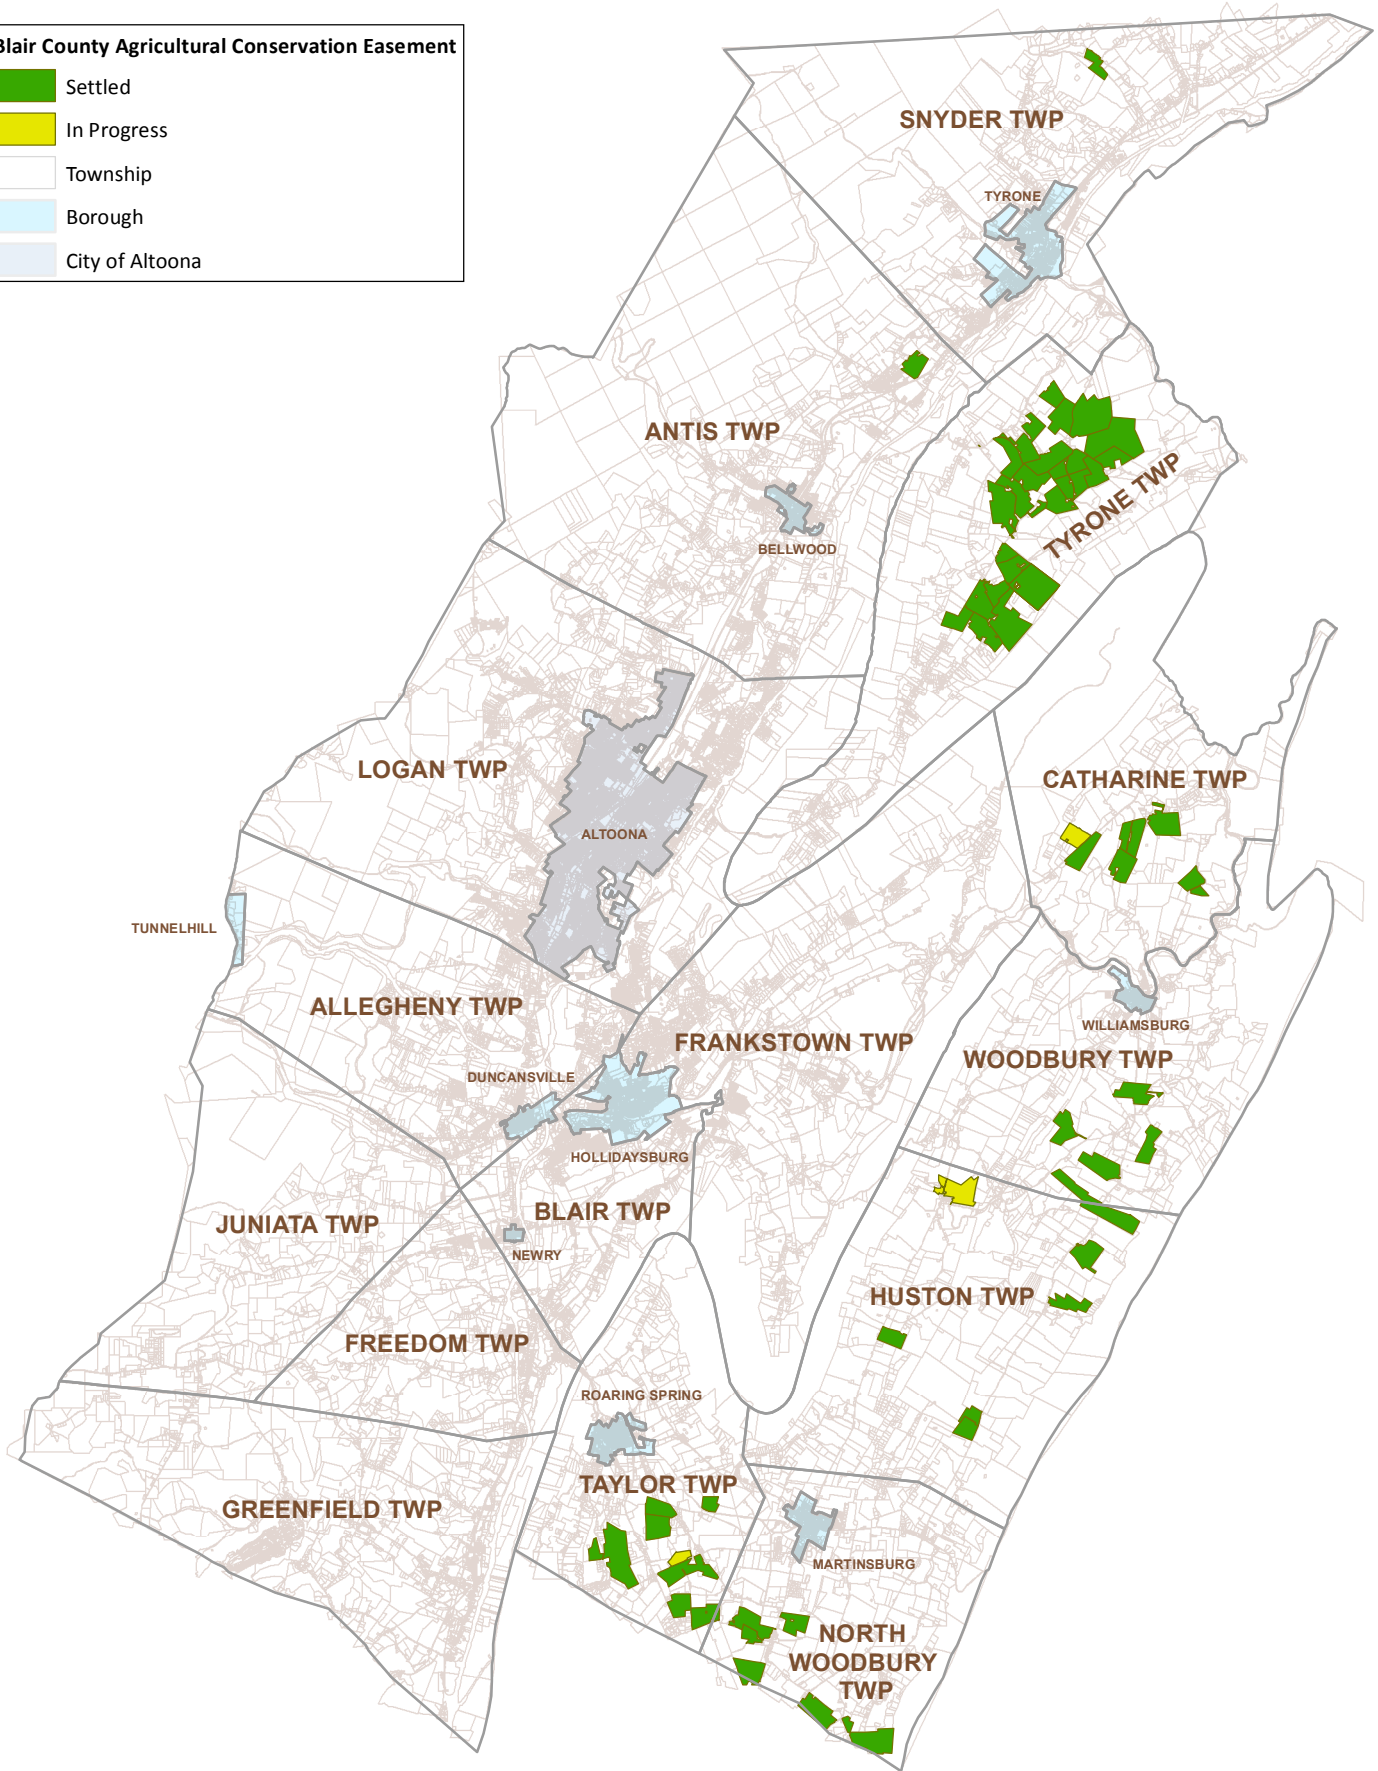

Blair County Agricultural Conservation Easement

- Settled
- In Progress
- Township
- Borough
- City of Altoona

DATE PUBLISHED: 10/8/2019
PROJECTION: NAD83, STATE PLANE FIPS 3702
SOURCE(S): AG EASEMENTS: PA DEPT OF AGRICULTURE, OCTOBER 2019 VECTOR DATA: BCGIS 2019